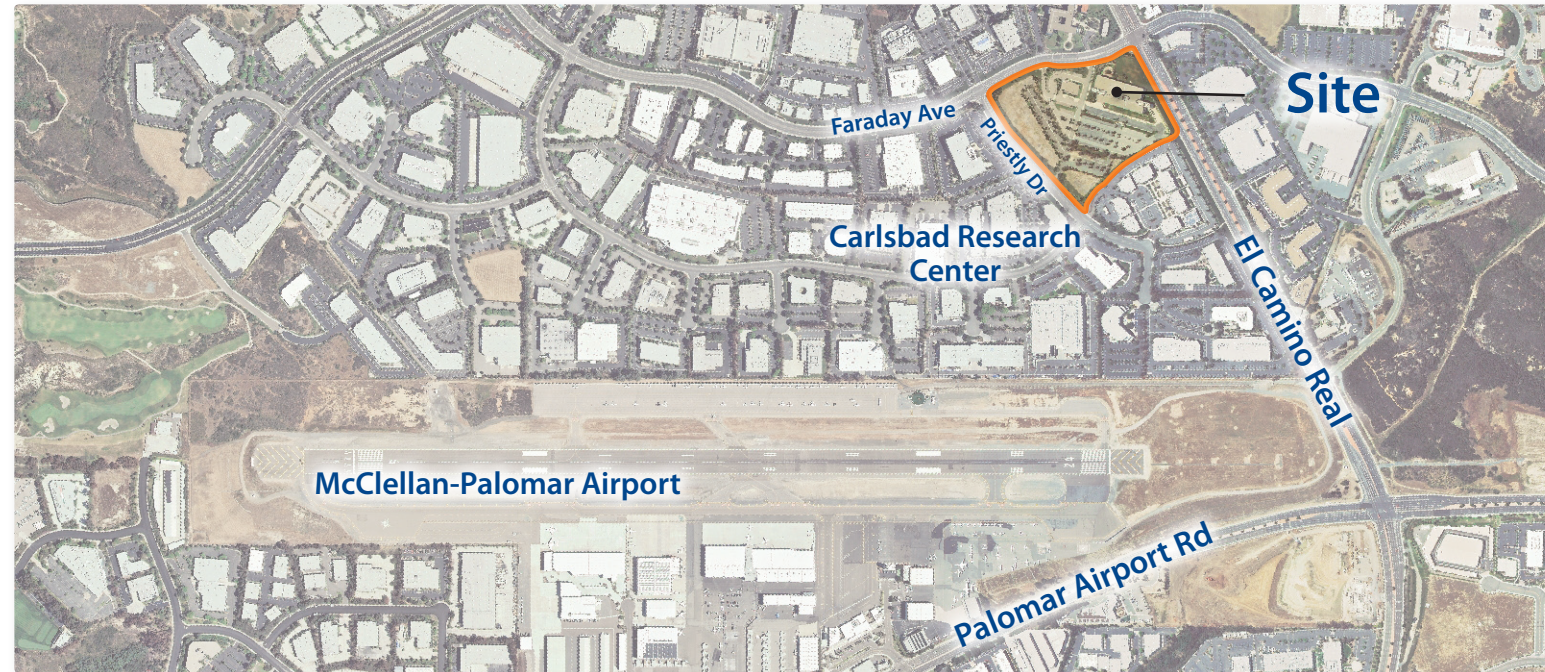

Be a Part of San Diego's Most **Exciting Business Hub**

Life sciences

- More than **120** companies **7,000** jobs
- Average salary **$125,000**
- Nearly **950** patents*

Action sports

- **More than half** of all actions sports manufacturing jobs in San Diego are in Carlsbad
- More than **2,500** jobs
- Average salary **$90,000**
- Over **1,000** patents

The site: 5815 El Camino Real

As part of this effort, the City Council has committed to encouraging the use of city-owned 5815 El Camino Real as a higher education or research facility.

- Three-story, **128,846 sq. ft.** facility
- Located on **13.51 acre**, 3 parcel property
- **529** parking spaces
- Bio, Tech and Beyond Life Sciences Incubator located on the property (www.biotechnbeyond.com)